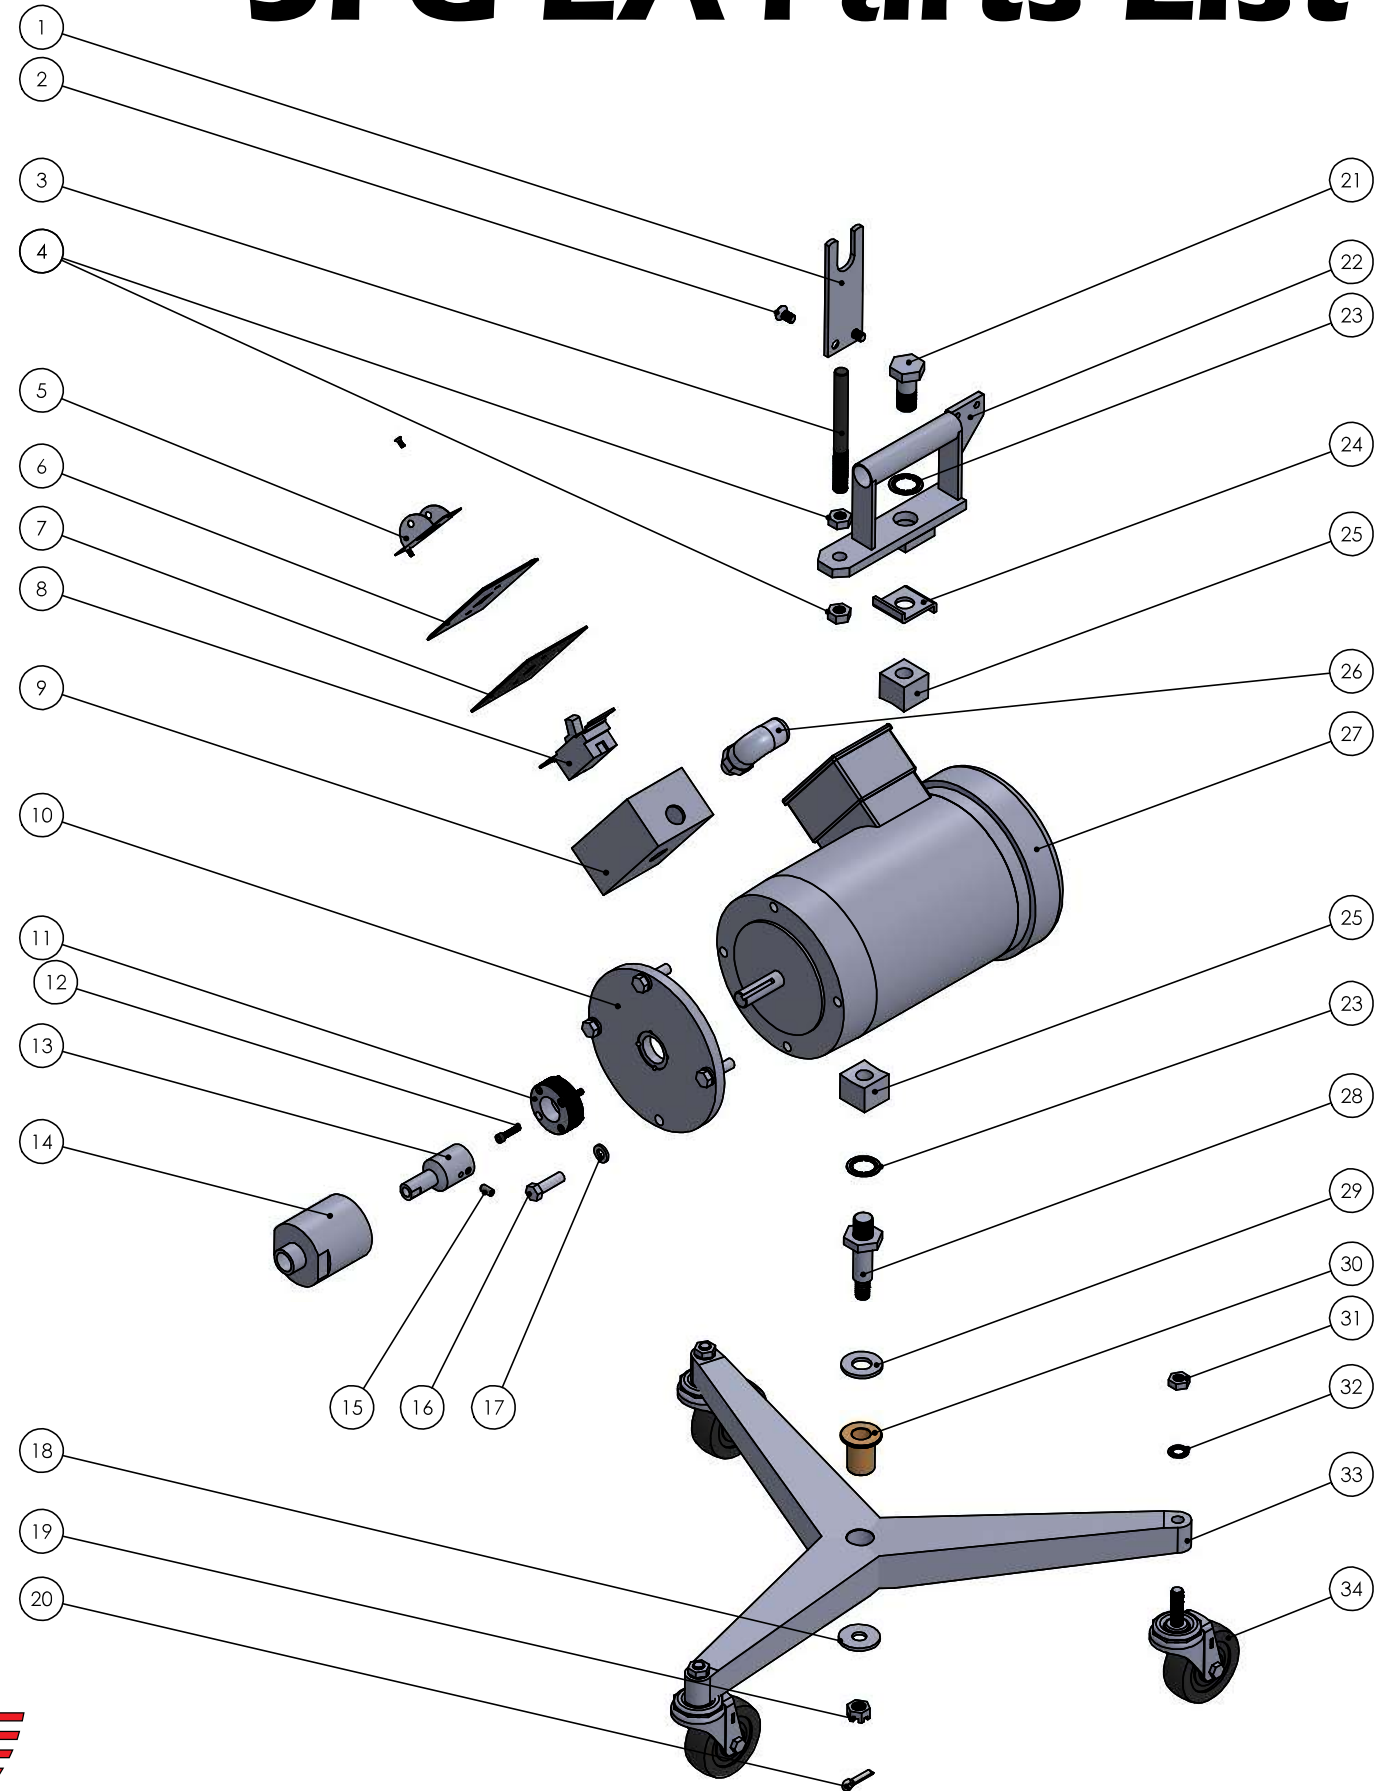

5FG-EA Parts List

ITEM NO.	PART NUMBER	DESCRIPTION	QTY.
1	001775	WRENCH, STAND, MOTOR	1
2	100687A	FLAT HD SCREW 5/16-18 X 5/8" LG	2
3	009575	SPINDLE STUD	1
4	9103144	1/2-20 JAM NUT	2
5	002710	TOGGLE PROTECTOR	1
6	FS 025-PLATE	SWITCH PLATE	1
7	002709	RUBBER GASKET,3EG-EA,6EG-EA,ON-OFF	1
8	FS 025-3PH	ON-OFF SWITCH, 3 PHASE	1
9	FS 025-BOX	SWITCH BOX	1
10	FS 106A	END BELL ADAPTOR	1
11	FS 054A	THREADED ADAPTOR	1
12	AH 029	#10-32 X 7/8 LG SOCKETHEAD CAPSCREW	4
13	FS 115	MOTOR SHAFT ADAPTOR	1
14	FS 116	FLEX HOUSING CONNECTOR	1
15	T3007	1/4-20 X 1/2 LG SOCKET SET SCREW	2
16	T1025	3/8-16 X 1-1/4 LG HEX HEAD CAPSCREW	4
17	T1022	3/8 MEDIUM LOCKWASHER	4
18	000111	1/2 WROUGHT WASHER	1
19	103164	NUT, HEX, SLOTTED 1/2-13	1
20	T2082	COTTER PIN 3/32 X 1	1
21	012993	BOLT, HANDLE	1
22	016153	HANDLE	1
23	103274	3/4 INTERNAL LOCKWASHER	2
24	016154	ADAPTOR	1
25	008799A	MOUNTING SPUD	2
26	X-80	90 DEG. CORD CONNECTOR	1
27	FS 117	2 HP - 3 PHASE MOTOR, 5FG EA	1
28	005610	STUD, SWIVEL	1
29	000112	5/8" FLAT CUT WASHER	1
30	003576	FLANGE BEARING FOR 3577A TRIPOD	1
31	103103	NUT, HEX, JAM 7/16-14	3
32	103270	LOCKWASHER, INTERNAL 7/16"	3
33	003577A	LOW CASTER BASE	1
34	012821	CASTER	3
	LW 066	20 AMP MALE PLUG	1

Terrco[®] Inc.
 222 1st Avenue NW • Watertown, SD 57201
 Phone: (605) 882-3888 • Fax: (605) 882-0778
 Website: www.terrco.com • Email: info@terrco.com

016153A Parts List

ITEM NO.	PART NUMBER	DESCRIPTION	QTY.
1	001775	WRENCH, STAND, MOTOR	1
2	100687A	FLAT HD SCREW 5/16-18 X 5/8" LG	2
3	009575	SPINDLE STUD	1
4	9103144	1/2-20 JAM NUT	2
5	012993	BOLT, HANDLE	1
6	016153	HANDLE	1
7	103274	3/4 INTERNAL LOCKWASHER	1
8	016154	ADAPTOR	1