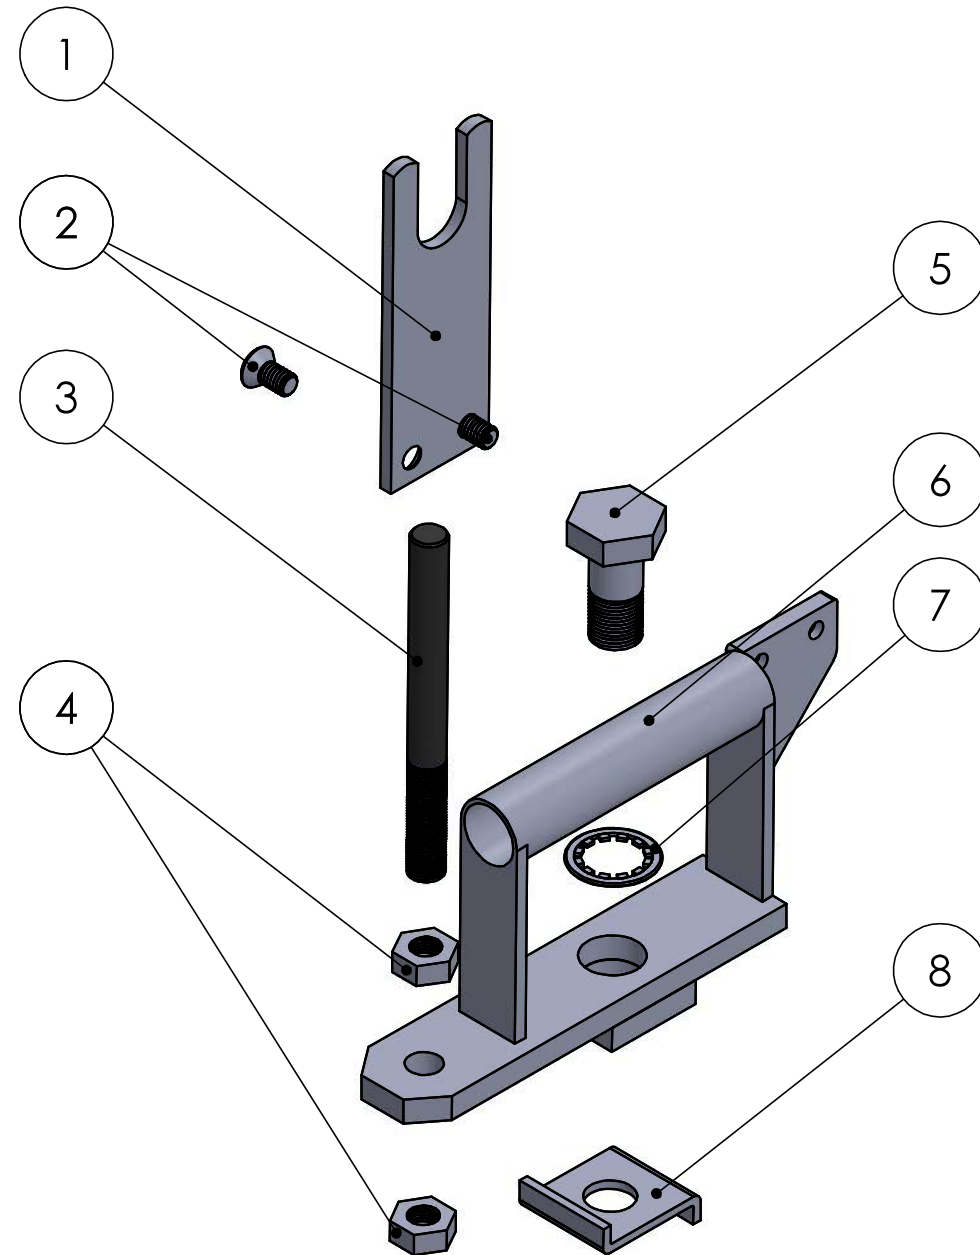

5FG-EA Parts List

ITEM NO.	PART NUMBER	DESCRIPTION	QTY.
1	001775	WRENCH, STAND, MOTOR	1
2	100687A	FLAT HD SCREW 5/16-18 X 5/8" LG	2
3	009575	SPINDLE STUD	1
4	9103144	1/2-20 JAM NUT	2
5	002710	TOGGLE PROTECTOR	1
6	FS 025-PLATE	SWITCH PLATE	1
7	002709	RUBBER GASKET,3EG-EA,6EG-EA,ON-OFF	1
8	FS 025-3PH	ON-OFF SWITCH, 3 PHASE	1
9	FS 025-BOX	SWITCH BOX	1
10	FS 106A	END BELL ADAPTOR	1
11	FS 054A	THREADED ADAPTOR	1
12	AH 029	#10-32 X 7/8 LG SOCKETHEAD CAPSCREW	4
13	FS 115	MOTOR SHAFT ADAPTOR	1
14	FS 116	FLEX HOUSING CONNECTOR	1
15	T3007	1/4-20 X 1/2 LG SOCKET SET SCREW	2
16	T1025	3/8-16 X 1-1/4 LG HEX HEAD CAPSCREW	4
17	T1022	3/8 MEDIUM LOCKWASHER	4
18	000111	1/2 WROUGHT WASHER	1
19	103164	NUT, HEX, SLOTTED 1/2-13	1
20	T2082	COTTER PIN 3/32 X 1	1
21	012993	BOLT, HANDLE	1
22	016153	HANDLE	1
23	103274	3/4 INTERNAL LOCKWASHER	2
24	016154	ADAPTOR	1
25	008799A	MOUNTING SPUD	2
26	X-80	90 DEG. CORD CONNECTOR	1
27	FS 117	2 HP - 3 PHASE MOTOR, 5FG EA	1
28	005610	STUD, SWIVEL	1
29	000112	5/8" FLAT CUT WASHER	1
30	003576	FLANGE BEARING FOR 3577A TRIPOD	1
31	103103	NUT, HEX, JAM 7/16-14	3
32	103270	LOCKWASHER, INTERNAL 7/16"	3
33	003577A	LOW CASTER BASE	1
34	012821	CASTER	3
	LW 066	20 AMP MALE PLUG	1

Terrco[®] Inc.
 222 1st Avenue NW • Watertown, SD 57201
 Phone: (605) 882-3888 • Fax: (605) 882-0778
 Website: www.terrco.com • Email: info@terrco.com

016153A Parts List

ITEM NO.	PART NUMBER	DESCRIPTION	QTY.
1	001775	WRENCH, STAND, MOTOR	1
2	100687A	FLAT HD SCREW 5/16-18 X 5/8" LG	2
3	009575	SPINDLE STUD	1
4	9103144	1/2-20 JAM NUT	2
5	012993	BOLT, HANDLE	1
6	016153	HANDLE	1
7	103274	3/4 INTERNAL LOCKWASHER	1
8	016154	ADAPTOR	1