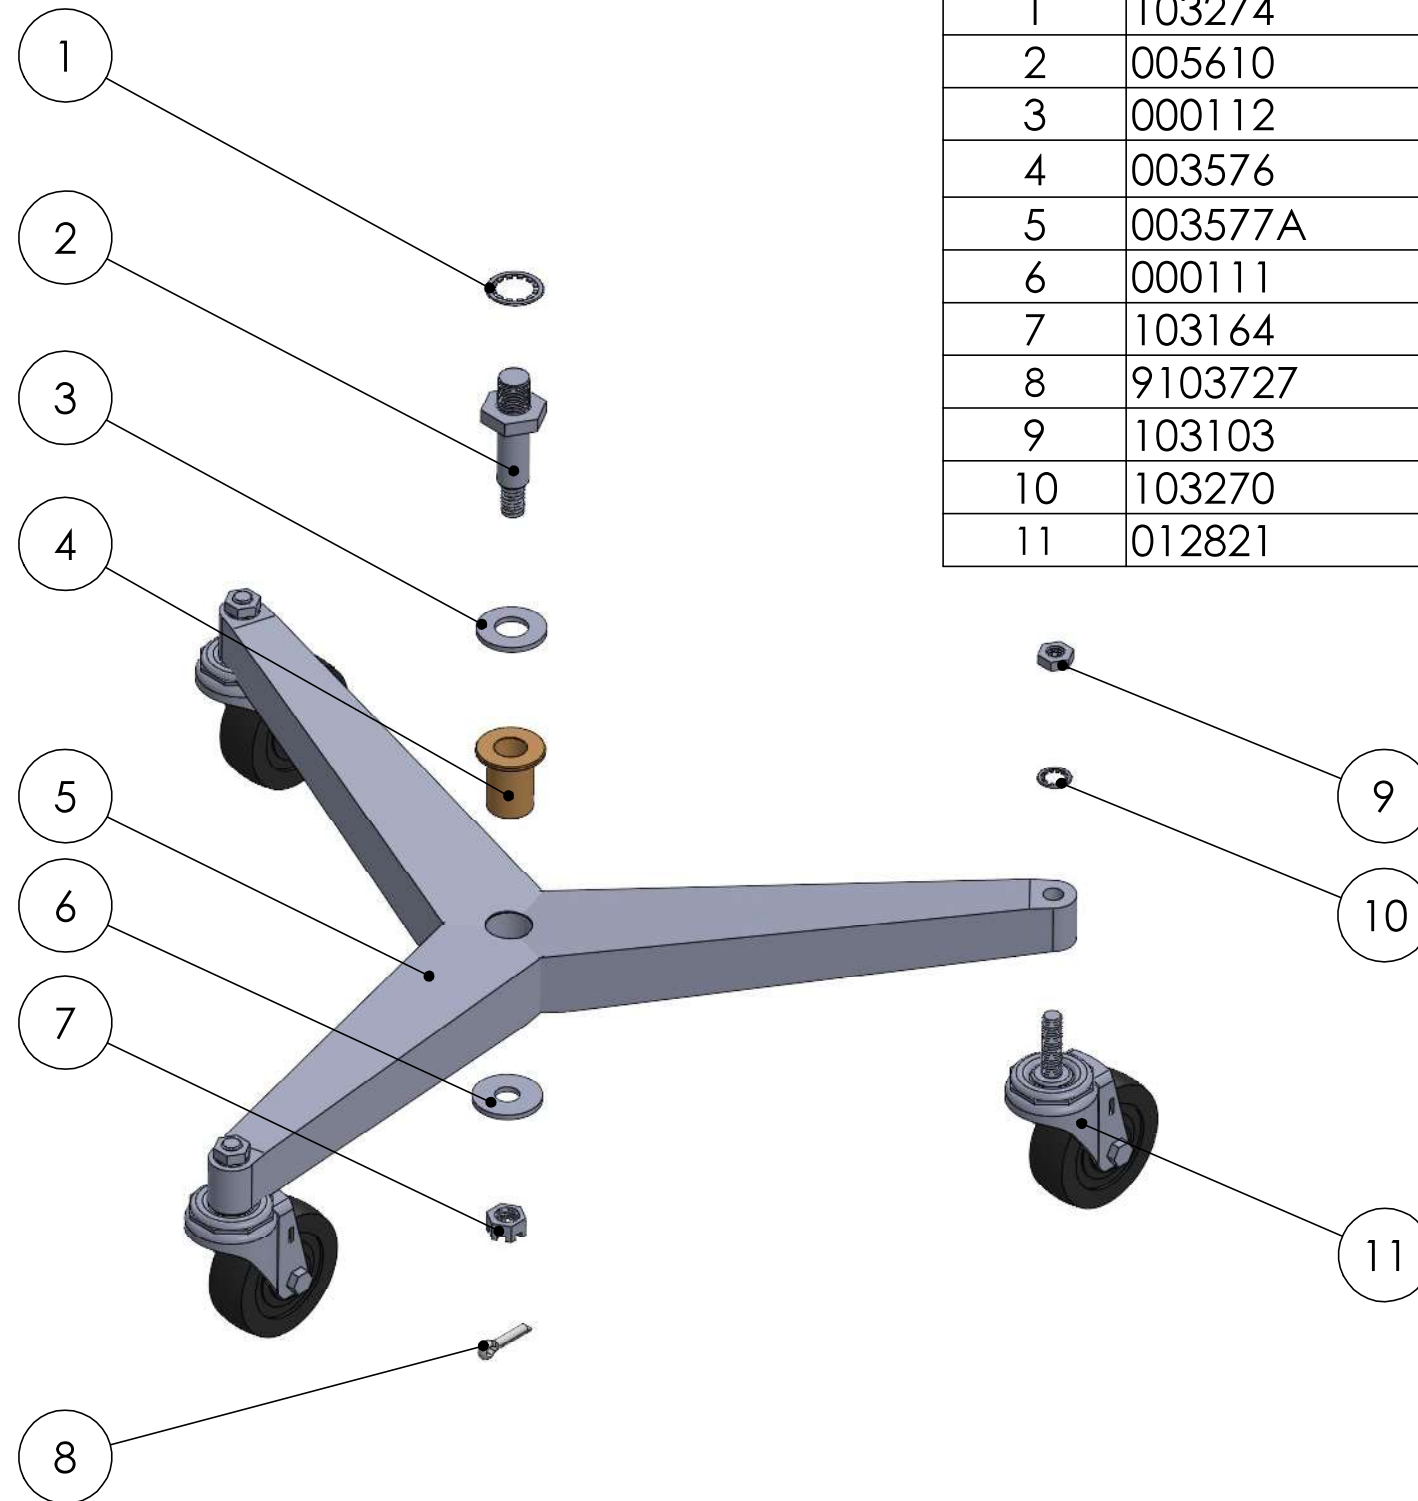

003927 Parts List

ITEM NO.	PART NUMBER	DESCRIPTION	QTY.
1	103274	3/4 INTERNAL LOCKWASHER	1
2	005610	STUD, SWIVEL	1
3	000112	5/8" FLAT CUT WASHER	1
4	003576	FLANGE BEARING	1
5	003577A	LOW CASTER BASE	1
6	000111	1/2 WROUGHT WASHER	1
7	103164	NUT, HEX, SLOTTED 1/2-13	1
8	9103727	COTTER PIN, 1/8 X 2 1/2 LG	1
9	103103	NUT, HEX, JAM 7/16-14	3
10	103270	LOCKWASHER, INTERNAL 7/16"	3
11	012821	CASTER	3

Terrco® Inc.
222 1st Avenue NW • Watertown, SD 57201
Phone: (605) 882-3888 • Fax: (605) 882-0778
Website: www.terrco.com • Email: info@terrco.com